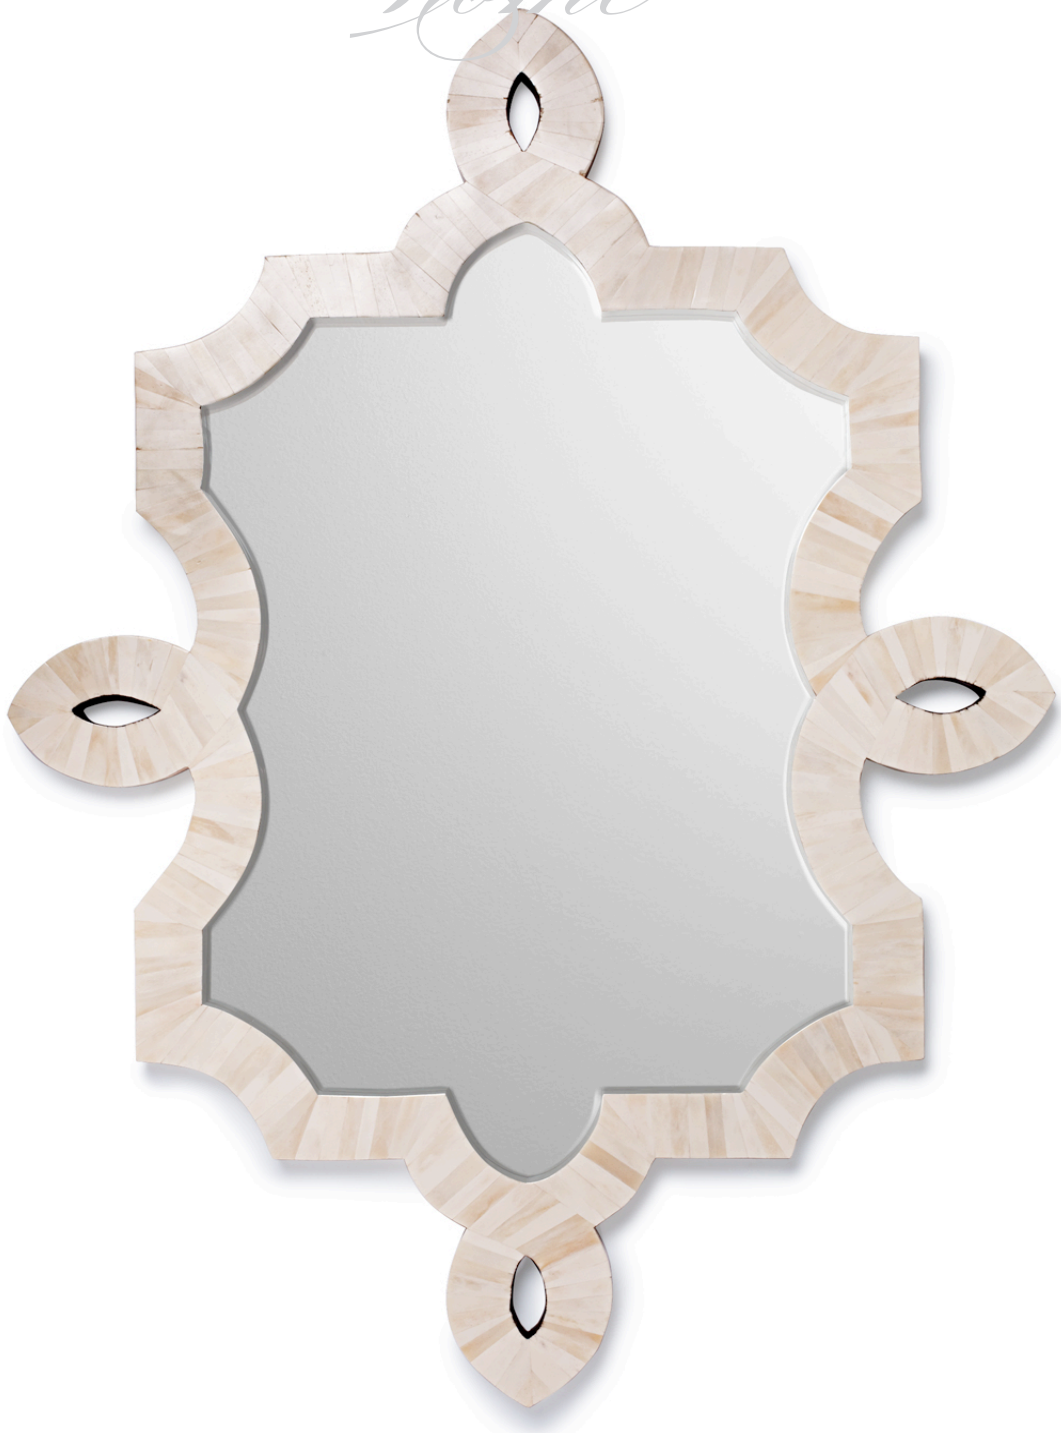

EMPORIUM

home

BETHANY MIRROR STYLE AM-4001

HAND APPLIED BONE INLAY COVER THIS ALLURING SHAPE.
OVERALL DIMENSIONS: 48.25" H X 34.25" W X 1.25" D