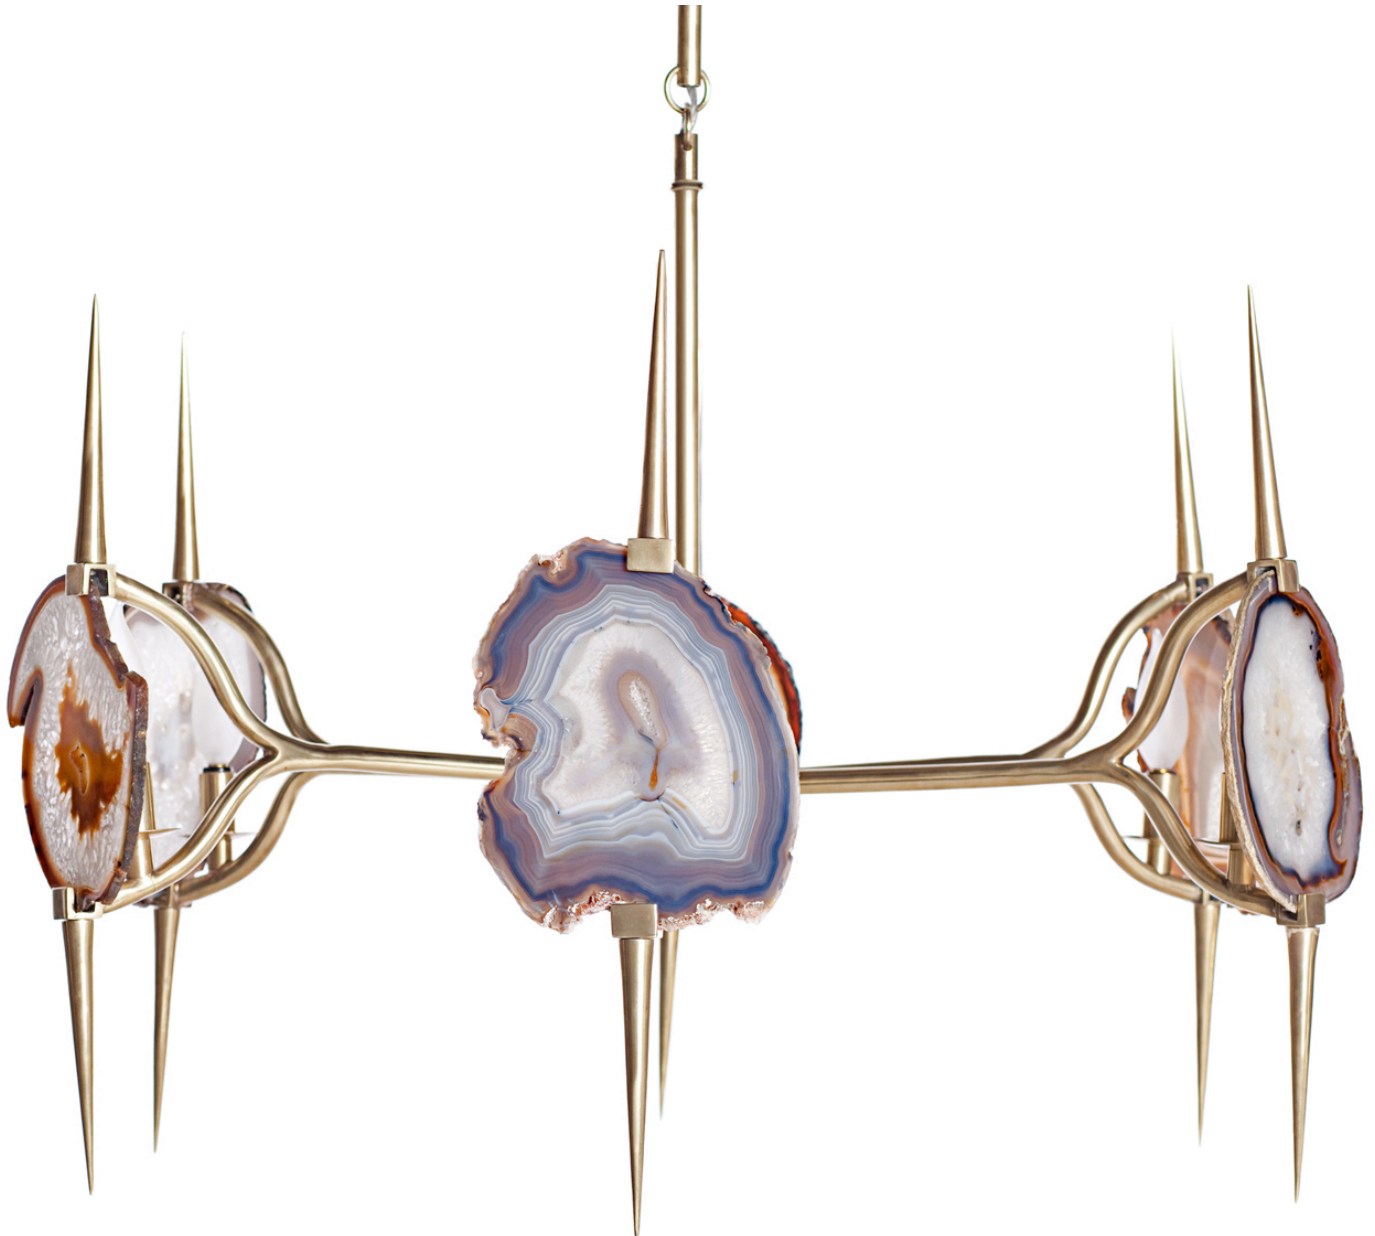

EMPORIUM *home*

ECLIPSE AGATE CHANDELIER STYLE LC-2003

SATIN BRASS WITH NATURAL AGATE.

OVERALL DIMENSIONS: 19.25" H X 29" DIAMETER