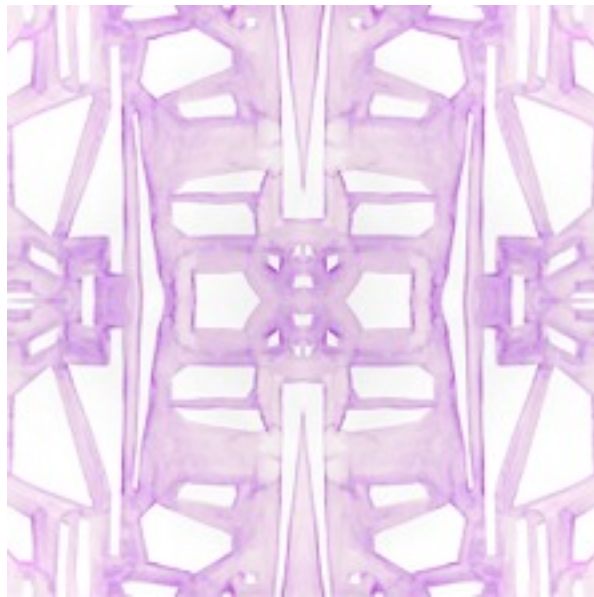

EMPORIUM HOME

BY ASHLEY CHILDERS

WALLPAPER
GALAPAGOS, LAVENDER AND WHITE AW-8000

CUSTOM

OVERALL DIMENSIONS: 2' X 12' PER ROLL