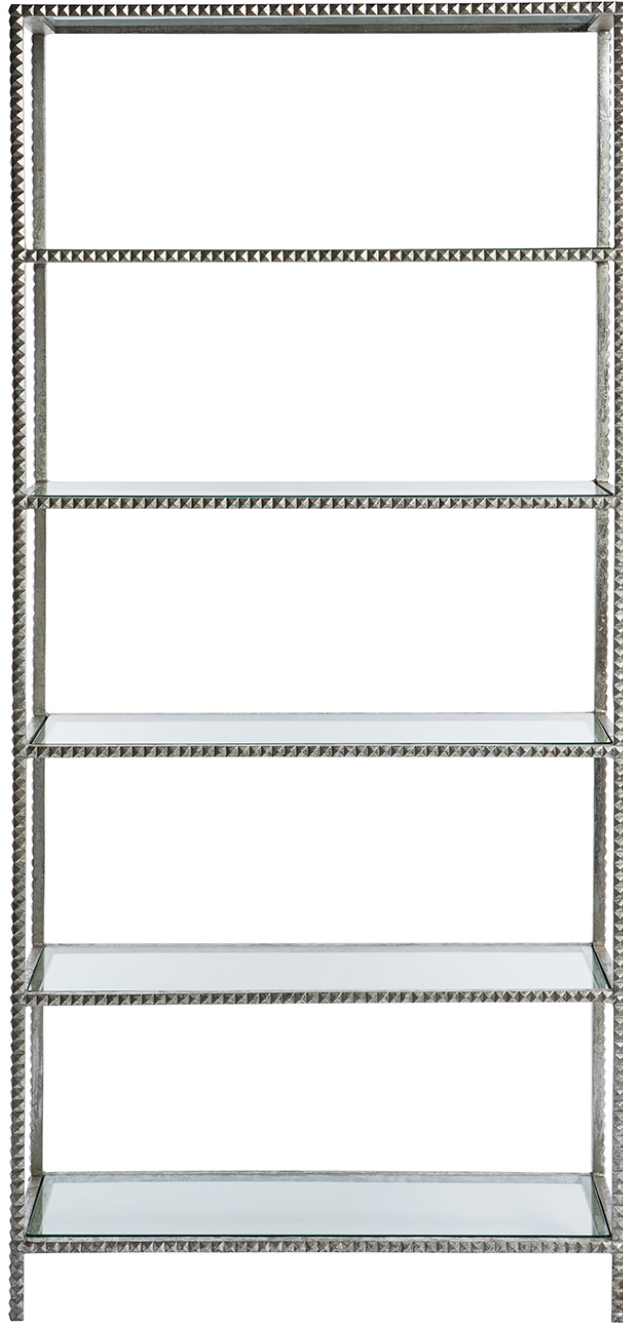

# EMPORIUM HOME

BY ASHLEY CHILDERS

STUD ETAGERE, SILVER    STYLE: FS-5006S

HAND CAST STUDS HIGHLIGHTED IN ANTIQUE SILVER LEAF WITH BEVELED CLEAR GLASS SHELVES.

OVERALL DIMENSIONS: 88" H x 39" W x 13.5" D

[EMPORIUMHOME.COM](http://EMPORIUMHOME.COM)